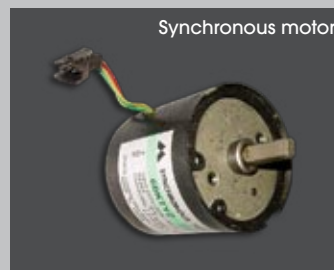

## VEGA SCREEN JUNO MANUAL

- Ideal for classroom or small to medium sized groups
- Easy to operate. No extra accessories needed
- Self-locking device for reliable and safe operation
- Convenient to pull and extend, easy to be adjusted to any interval to fit variety of projection formats
- Available in ceiling mount and wall mount

## VEGA SCREEN JUNO SYNCHRONOUS ELECTRIC

- Ideal projection screen for home theater movies, classroom training or conference room presentations
- Pre-wired power cord with integrated switch for fast installation
- The projection surface utilizes unique materials creating a smooth surface for superior image quality
- Back of fabric is completely block out, no light pass through, possible to hang screen right on the window
- Synchronous motor driving device, free to stop at any location
- With manual switch. Remote control is optional

## VEGA SCREEN JUNO Tripod

- Octagon unbreakable steel casing
- Lightweight and durable structure for mobility
- 7 levels of built-in keystone eliminator neutralizes picture distortion
- Fast and easy to setup and retract
- Flat matte white screen for perfect images
- Strong and durable tripod stand