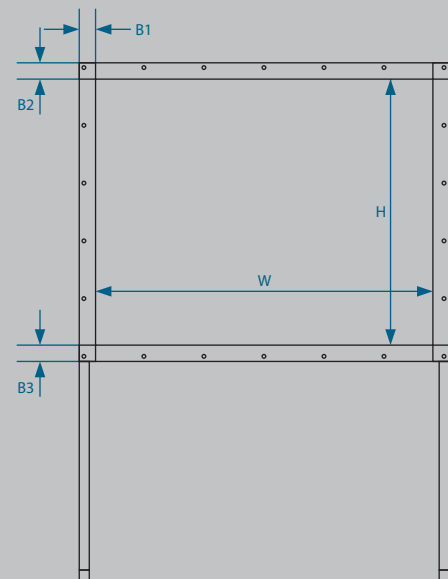

VEGA SCREEN EASY FOLD

- Lightweight and stable
- Set up easily without tools for the ultimate in convenience
- With strong aluminum portable casing, ideal for transportation and storage
- Perfect for traveling and business presentations
- Available with front and rear projection surfaces

Projection surface fastened with snap fasteners

Proven snap joint locks automatically and can be folded up easily at the touch of a button

Specifications

Product Code	Format	Screen Size WxH (inch)	Viewing Area (mm)		B1 (mm)	B2 (mm)	B3 (mm)	Packing Dimension L x W x H (mm)	N.W. (kg)	G.W. (kg)
			Height	Width						
VG-F3100	Video 4:3	100" (60" x 80")	1524	2032	80	80	80	1000 x 330 x 300	14.10	29.10
VG-F3120		120" (72" x 96")	1829	2438	100	100	100	1000 x 440 x 300	20.20	38.20
VG-F3150		150" (90" x 120")	2286	3048	100	100	100	1200 x 490 x 350	27.20	47.80
VG-F3180		180" (108" x 144")	2743	3658	100	100	100	1200 x 490 x 350	32.00	52.60
VG-F3200		200" (120" x 160")	3048	4064	100	100	100	1200 x 490 x 350	35.30	56.00
VG-F3250		250" (150" x 200")	3810	5080	100	100	100	1450 x 490 x 350	45.00	70.00